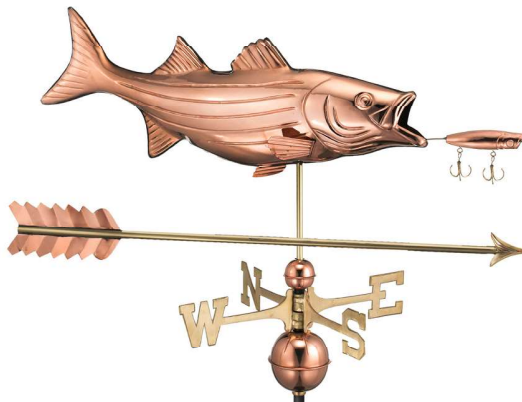

GOOD
DIRECTIONS

WEATHER VANES

The Perfect Finishing Touch

Good Directions Weathervanes:

- Handcrafted from pure 22 gauge copper and brass to withstand the elements and last a lifetime
- Includes a weathervane figure, solid brass directionals, copper globes and assembly rod
- Our exclusive Single Point ContactSM design allows our weathervanes to spin easily in the wind
- Heirloom quality and have a Lifetime Warranty
- Easy-to-assemble and install with both video and print instructions
- A 401AL Roof Mount is recommended for most weathervanes, sold separately. See page 18 for all mounting options.
- The pure shiny copper will age naturally over time. To preserve the shine, we recommend using Incralac Lacquer Spray, page 18.

30"L X 14"H X 6"W

SHARK®
965PA

33"L X 14"H X 6"W

MARLIN®
969P

28"L X 14"H X 6"W

37" WHALE®
505V1

37"L X 16.5"H X 4"W

SAVE THE WHALES®
1976P

23"L X 12"H X 1.5"W

SAVE THE WHALES®
1976GRY

23"L X 12"H X 1.5"W

28" WHALE W/ ARROW®
9660PA

28"L X 15"H X 4"W

BASS WITH LURE W/ ARROW®
9602PA

36"L X 15"H X 3"W

COTTAGE BASS WITH LURE
W/ ARROW®

8847PA
21"L X 9.5"H

INCLUDES: ROOF MOUNT
OR GARDEN POLE

ANIMALS

BLUE HERON W/ ARROW®
9606V1A
26" L X 20" H X 28" WINGSPAN

9606PA

BLUE HERON®
9606P
26" L X 20" H X 28" WINGSPAN

9606V1

GRACEFUL BLUE HERON®
1971P
21" L X 18" H X 2" W