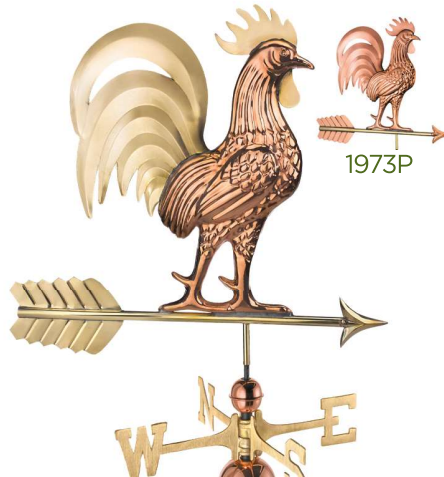

GOOD
DIRECTIONS

WEATHER VANES

The Perfect Finishing Touch

Good Directions Weathervanes:

- Handcrafted from pure 22 gauge copper and brass to withstand the elements and last a lifetime
- Includes a weathervane figure, solid brass directionals, copper globes and assembly rod
- Our exclusive Single Point ContactSM design allows our weathervanes to spin easily in the wind
- Heirloom quality and have a Lifetime Warranty
- Easy-to-assemble and install with both video and print instructions
- A 401AL Roof Mount is recommended for most weathervanes, sold separately. See page 18 for all mounting options.
- The pure shiny copper will age naturally over time. To preserve the shine, we recommend using Incralac Lacquer Spray, page 18.

new

MAJESTIC EAGLE
1979P

19"L X 17"H X 1"W

FREEDOM EAGLE®
1970P

26"L X 23"H X 21"WINGSPAN

AMERICAN BALD EAGLE®
1969P

26"L X 25"H X 2"W

ROOSTERS

25" ROOSTER®
501P
25"L X 22"H X 4"W

25" ROOSTER®
501V1
25"L X 22"H X 4"W

EXTRA LARGE BARN ROOSTER®
616P
38"L X 38"H X 4"W

27" ROOSTER®
515P
27"L X 28"H X 4"W

PROUD ROOSTER®
1973P
26"L X 22"H X 2"W

Smithsonian® Collection
BY GOOD DIRECTIONS

SMITHSONIAN ROOSTER®
953P
27"L X 22"H X 3"W

BANTAM ROOSTER®
1975P
19"L X 18"H X 2"W

BANTAM RED ROOSTER®
1975RED
19"L X 18"H X 2"W

COTTAGE ROOSTER®
802P
21"L X 11"H
INCLUDES: ROOF MOUNT
OR GARDEN POLE

HORSES