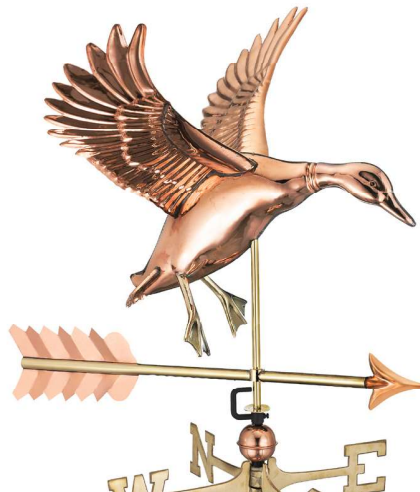

GOOD
DIRECTIONS

WEATHER VANES

The Perfect Finishing Touch

Good Directions Weathervanes:

- Handcrafted from pure 22 gauge copper and brass to withstand the elements and last a lifetime
- Includes a weathervane figure, solid brass directionals, copper globes and assembly rod
- Our exclusive Single Point ContactSM design allows our weathervanes to spin easily in the wind
- Heirloom quality and have a Lifetime Warranty
- Easy-to-assemble and install with both video and print instructions
- A 401AL Roof Mount is recommended for most weathervanes, sold separately. See page 18 for all mounting options.
- The pure shiny copper will age naturally over time. To preserve the shine, we recommend using Incralac Lacquer Spray, page 18.

8847PA
21"L X 9.5"H

INCLUDES: ROOF MOUNT
OR GARDEN POLE

ANIMALS

BLUE HERON W/ ARROW®
9606V1A
26" L X 20" H X 28" WINGSPAN

9606PA

BLUE HERON®
9606P
26" L X 20" H X 28" WINGSPAN

9606V1

GRACEFUL BLUE HERON®
1971P
21" L X 18" H X 2" W

1971V1

COTTAGE BLUE HERON®
8805V1
17.5" L X 12" H X 17" WINGSPAN
INCLUDES: ROOF MOUNT
OR GARDEN POLE

8805P

COTTAGE BLUE HERON
W/ ARROW®
8805PA
21" L X 12" H X 17" WINGSPAN
INCLUDES: ROOF MOUNT
OR GARDEN POLE

FEATHERED GOOSE
W/ ARROW®
9663PA
26" L X 23" H X 29" WINGSPAN

COTTAGE LANDING DUCK®
804P
12" L X 10" H X 16" WINGSPAN
INCLUDES: ROOF MOUNT
OR GARDEN POLE

LANDING DUCK W/ ARROW®
9605PA
26" L X 17" H X 27" WINGSPAN