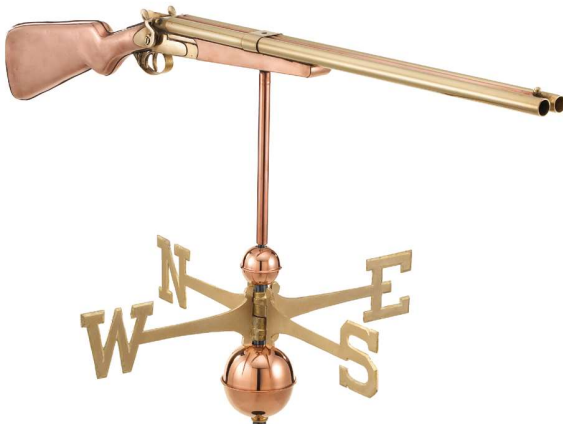

GOOD
DIRECTIONS

WEATHER VANES

The Perfect Finishing Touch

Good Directions Weathervanes:

- Handcrafted from pure 22 gauge copper and brass to withstand the elements and last a lifetime
- Includes a weathervane figure, solid brass directionals, copper globes and assembly rod
- Our exclusive Single Point ContactSM design allows our weathervanes to spin easily in the wind
- Heirloom quality and have a Lifetime Warranty
- Easy-to-assemble and install with both video and print instructions
- A 401AL Roof Mount is recommended for most weathervanes, sold separately. See page 18 for all mounting options.
- The pure shiny copper will age naturally over time. To preserve the shine, we recommend using Incralac Lacquer Spray, page 18.

GOLFER®
561P
27"L X 30"H X 2"W

COTTAGE GOLFER®
816P
21"L X 13"H
INCLUDES: ROOF MOUNT
OR GARDEN POLE

THEMED

WINE BOTTLE & GLASSES®
917P

FIGURE: 15"L X 15"H X 4"W
DIRECTIONALS: 18"L X 10"H X 18"W

COTTAGE WINE BOTTLE
W/ GLASSES®
8843P

FIGURE: 9"L X 9"H X 3"W
DIRECTIONALS: 11"L X 6.5"H X 11"W
INCLUDES: ROOF MOUNT
OR GARDEN POLE

PINEAPPLE®
9635P

27"L X 25"H X 2"W

ANGEL W/ ARROW®
630PA

33"L X 17"H X 4"W

ANGEL®
630P

27"L X 17"H X 4"W

COTTAGE ANGEL®
819P

21"L X 18"H
INCLUDES: ROOF MOUNT
OR GARDEN POLE

SHOTGUN®
693P

44"L X 12"H X 2"W

PINE TREES®
625V1

32"L X 19"H X 2"W