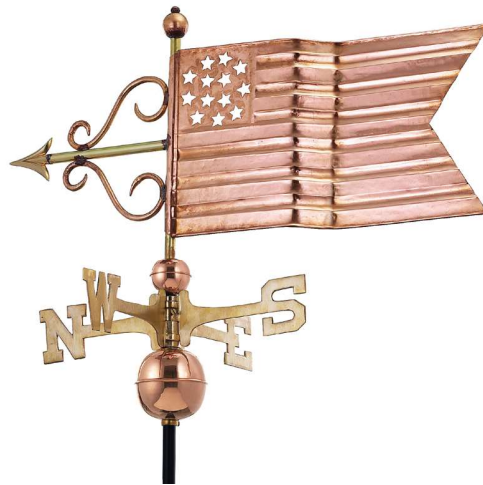

GOOD
DIRECTIONS

WEATHER VANES

The Perfect Finishing Touch

Good Directions Weathervanes:

- Handcrafted from pure 22 gauge copper and brass to withstand the elements and last a lifetime
- Includes a weathervane figure, solid brass directionals, copper globes and assembly rod
- Our exclusive Single Point ContactSM design allows our weathervanes to spin easily in the wind
- Heirloom quality and have a Lifetime Warranty
- Easy-to-assemble and install with both video and print instructions
- A 401AL Roof Mount is recommended for most weathervanes, sold separately. See page 18 for all mounting options.
- The pure shiny copper will age naturally over time. To preserve the shine, we recommend using Incralac Lacquer Spray, page 18.

FLYING PIG W/ ARROW®
9612PA
30"L X 19"H X 12"W WINGSPAN

COTTAGE FLYING PIG®
8840P
21"L X 8"H X 4"W
INCLUDES: ROOF MOUNT
OR GARDEN POLE

BEAR WITH ARROW®
695PA
38"L X 15"H X 3"W

FOX®
655P
33"L X 19"H X 2"W

MOOSE WITH ARROW®
9557PA
37"L X 22"H X 3"W

THEMED

ARROW®
611SP
23"L X 15"H X 2"W

COTTAGE VICTORIAN ARROW®
8842P
21"L X 17"H X 6"W
INCLUDES: ROOF MOUNT
OR GARDEN POLE

VICTORIAN ARROW®
9642P
32"L X 24"H X 5"W

Smithsonian® Collection
BY GOOD DIRECTIONS

SMITHSONIAN ARROW®
954P
34"L X 24"H X 2"W

AMERICAN FLAG®
667P
31"L X 15"H X 2"W

COTTAGE AMERICANA FLAG®
836 - PAINTED ALUMINUM
24"L X 16"H

INCLUDES: ROOF MOUNT
OR GARDEN POLE