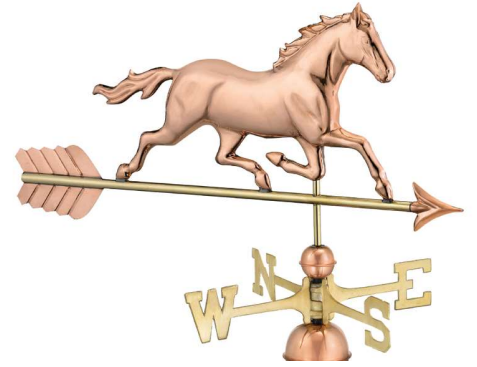

TROTTING HORSE®
967P
33"L X 15"H X 2"W

Smithsonian® Collection
BY GOOD DIRECTIONS