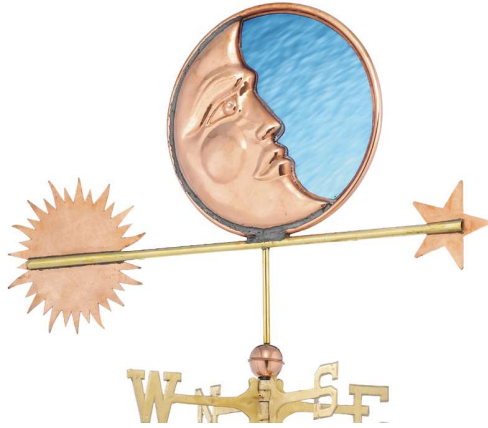

GOOD
DIRECTIONS

WEATHER VANES

The Perfect Finishing Touch

Good Directions Weathervanes:

- Handcrafted from pure 22 gauge copper and brass to withstand the elements and last a lifetime
- Includes a weathervane figure, solid brass directionals, copper globes and assembly rod
- Our exclusive Single Point ContactSM design allows our weathervanes to spin easily in the wind
- Heirloom quality and have a Lifetime Warranty
- Easy-to-assemble and install with both video and print instructions
- A 401AL Roof Mount is recommended for most weathervanes, sold separately. See page 18 for all mounting options.
- The pure shiny copper will age naturally over time. To preserve the shine, we recommend using Incralac Lacquer Spray, page 18.

Smithsonian® Collection
BY GOOD DIRECTIONS

SMITHSONIAN ARROW®
954P
34"L X 24"H X 2"W

AMERICAN FLAG®
667P
31"L X 15"H X 2"W

COTTAGE AMERICANA FLAG®
836 - PAINTED ALUMINUM
24"L X 16"H

INCLUDES: ROOF MOUNT
OR GARDEN POLE

BIPLANE W/ ARROW®
9521PA
26"L X 9"H X 22"W WINGSPAN

BIPLANE®
9521P
22"L X 9"H X 22"W WINGSPAN

COTTAGE BIPLANE W/ ARROW®
8812PA
21"L X 5"H X 13"W WINGSPAN
INCLUDES: ROOF MOUNT
OR GARDEN POLE

THEMED

STAINED GLASS MOON®
678P
33"L X 21"H X 2"W