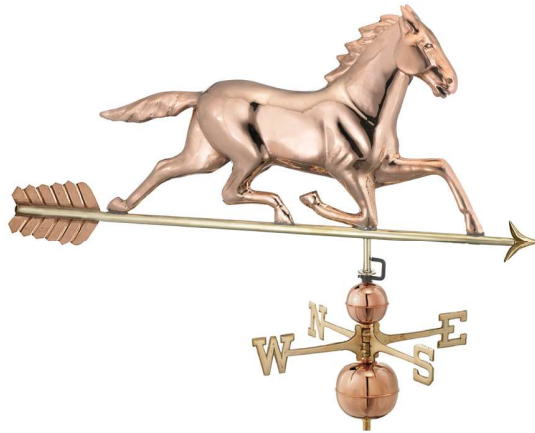

EXTRA LARGE HORSE®
958P
48"L X 24"H X 3"W