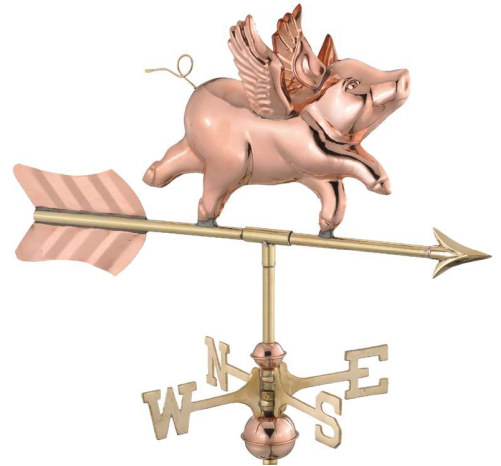

PROUD BUCK®
1977P
21"L X 17"H X 1.25"W

COTTAGE FLYING PIG®
8840P
21"L X 8"H X 4"W
INCLUDES: ROOF MOUNT
OR GARDEN POLE