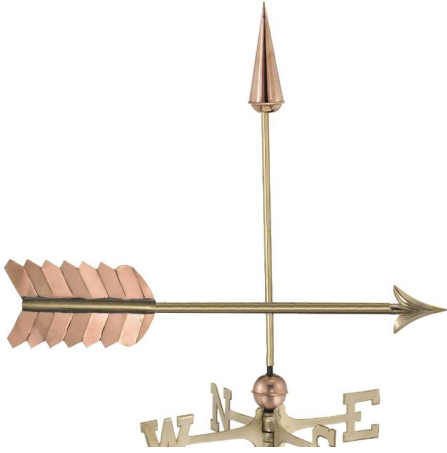

GOOD
DIRECTIONS

WEATHER VANES

The Perfect Finishing Touch

Good Directions Weathervanes:

- Handcrafted from pure 22 gauge copper and brass to withstand the elements and last a lifetime
- Includes a weathervane figure, solid brass directionals, copper globes and assembly rod
- Our exclusive Single Point ContactSM design allows our weathervanes to spin easily in the wind
- Heirloom quality and have a Lifetime Warranty
- Easy-to-assemble and install with both video and print instructions
- A 401AL Roof Mount is recommended for most weathervanes, sold separately. See page 18 for all mounting options.
- The pure shiny copper will age naturally over time. To preserve the shine, we recommend using Incralac Lacquer Spray, page 18.

FLYING PIG W/ ARROW®
9612PA
30"L X 19"H X 12"W WINGSPAN

COTTAGE FLYING PIG®
8840P
21"L X 8"H X 4"W
INCLUDES: ROOF MOUNT
OR GARDEN POLE

BEAR WITH ARROW®
695PA
38"L X 15"H X 3"W

FOX®
655P
33"L X 19"H X 2"W

MOOSE WITH ARROW®
9557PA
37"L X 22"H X 3"W

THEMED

ARROW®
611SP
23"L X 15"H X 2"W

COTTAGE VICTORIAN ARROW®
8842P
21"L X 17"H X 6"W
INCLUDES: ROOF MOUNT
OR GARDEN POLE

VICTORIAN ARROW®
9642P
32"L X 24"H X 5"W