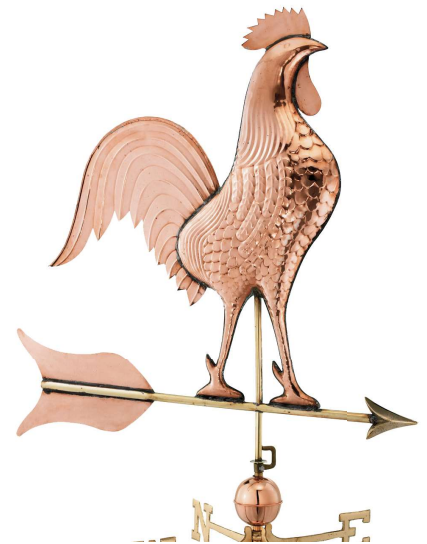

EXTRA LARGE BARN ROOSTER®
616P
38"L X 38"H X 4"W