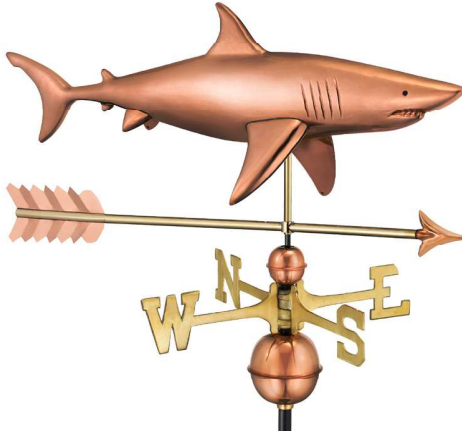

30"L X 14"H X 6"W

SHARK®
965PA

33"L X 14"H X 6"W

28"L X 14"H X 6"W