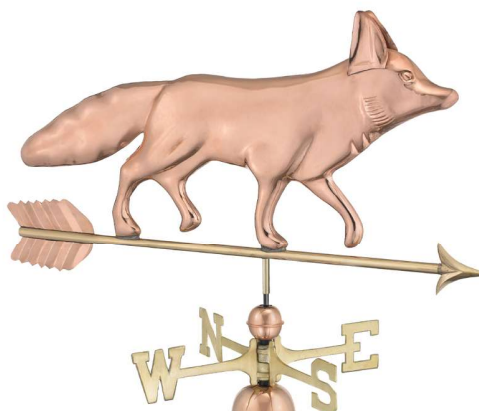

GOOD
DIRECTIONS

WEATHER VANES

The Perfect Finishing Touch

Good Directions Weathervanes:

- Handcrafted from pure 22 gauge copper and brass to withstand the elements and last a lifetime
- Includes a weathervane figure, solid brass directionals, copper globes and assembly rod
- Our exclusive Single Point ContactSM design allows our weathervanes to spin easily in the wind
- Heirloom quality and have a Lifetime Warranty
- Easy-to-assemble and install with both video and print instructions
- A 401AL Roof Mount is recommended for most weathervanes, sold separately. See page 18 for all mounting options.
- The pure shiny copper will age naturally over time. To preserve the shine, we recommend using Incralac Lacquer Spray, page 18.

FLYING PIG W/ ARROW®
9612PA
30"L X 19"H X 12"W WINGSPAN

COTTAGE FLYING PIG®
8840P
21"L X 8"H X 4"W
INCLUDES: ROOF MOUNT
OR GARDEN POLE

BEAR WITH ARROW®
695PA
38"L X 15"H X 3"W

FOX®
655P
33"L X 19"H X 2"W