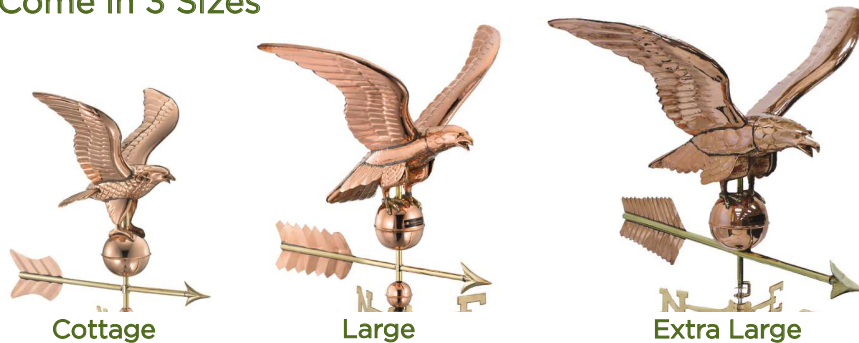

GOOD
DIRECTIONS

WEATHER VANES

The Perfect Finishing Touch

Good Directions Weathervanes:

- Handcrafted from pure 22 gauge copper and brass to withstand the elements and last a lifetime
- Includes a weathervane figure, solid brass directionals, copper globes and assembly rod
- Our exclusive Single Point ContactSM design allows our weathervanes to spin easily in the wind
- Heirloom quality and have a Lifetime Warranty
- Easy-to-assemble and install with both video and print instructions
- A 401AL Roof Mount is recommended for most weathervanes, sold separately. See page 18 for all mounting options.
- The pure shiny copper will age naturally over time. To preserve the shine, we recommend using Incralac Lacquer Spray, page 18.

Our Weathervanes Come in 3 Sizes

Materials and Finish

Good Directions Weathervanes are forged in copper and brass.

The assembly rods are made of black powder-coated steel.

- | | | |
|---|---|--|
|  Pure Copper (P) |  Bronze Patina (BRN) |  Brass (B) |
|  Blue Verde Copper (V1) |  Grey Patina (GRY) |  Red Patina (RED) |
|  Golden Leaf Finish (GL) |  Green Patina (GRN) | |

WEATHERVANES

AMERICAN EAGLE®
1776P

21"L X 19"H X 16"WINGSPAN

34" EXTRA LARGE
SMITHSONIAN EAGLE®
956P

41"L X 32"H X 34"WINGSPAN

COTTAGE EAGLE®
8815P

21"L X 19"H X 16"WINGSPAN
INCLUDES: ROOF MOUNT
OR GARDEN POLE