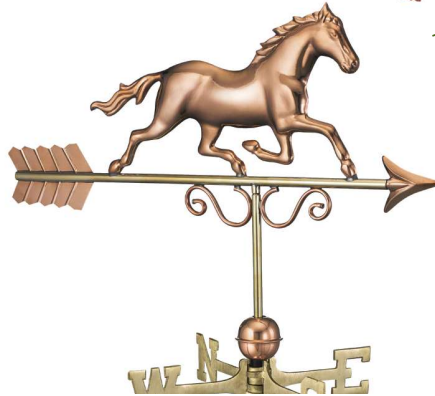

HORSE®
580V1
33"L X 18"H X 4"W

HORSE WITH ARROW®
580PA
45"L X 18"H X 4"W

TROTTING HORSE®
967P
33"L X 15"H X 2"W

Smithsonian® Collection
BY GOOD DIRECTIONS

SMITHSONIAN HORSE®
952P
32"L X 18"H X 3"W

GALLOPING HORSE®
1974P
24"L X 15"H X 1"W

LARGE SAILBOAT®
9907P
28"L X 40"H X 4"W

COTTAGE SAILBOAT®
8803P
21"L X 10.5"H X 3"W
INCLUDES: ROOF MOUNT
OR GARDEN POLE

LITTLE MERMAID®
1978P
23"L X 10"H X 5"W

LITTLE MERMAID®
1978GRN
23"L X 10"H X 5"W

DOLPHIN®
9507V1
27"L X 16"H X 6"W