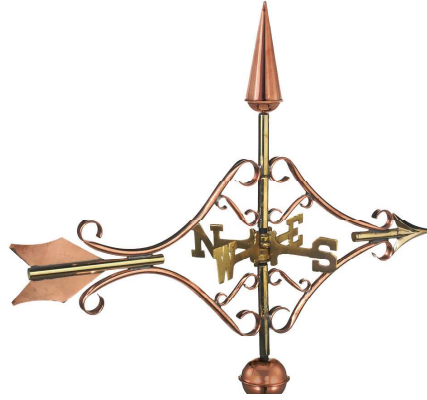

GOOD
DIRECTIONS

WEATHER VANES

The Perfect Finishing Touch

Good Directions Weathervanes:

- Handcrafted from pure 22 gauge copper and brass to withstand the elements and last a lifetime
- Includes a weathervane figure, solid brass directionals, copper globes and assembly rod
- Our exclusive Single Point ContactSM design allows our weathervanes to spin easily in the wind
- Heirloom quality and have a Lifetime Warranty
- Easy-to-assemble and install with both video and print instructions
- A 401AL Roof Mount is recommended for most weathervanes, sold separately. See page 18 for all mounting options.
- The pure shiny copper will age naturally over time. To preserve the shine, we recommend using Incralac Lacquer Spray, page 18.

FLYING PIG W/ ARROW®
9612PA
30"L X 19"H X 12"W WINGSPAN

COTTAGE FLYING PIG®
8840P
21"L X 8"H X 4"W
INCLUDES: ROOF MOUNT
OR GARDEN POLE

BEAR WITH ARROW®
695PA
38"L X 15"H X 3"W

FOX®
655P
33"L X 19"H X 2"W

MOOSE WITH ARROW®
9557PA
37"L X 22"H X 3"W

THEMED

ARROW®
611SP
23"L X 15"H X 2"W

COTTAGE VICTORIAN ARROW®
8842P
21"L X 17"H X 6"W
INCLUDES: ROOF MOUNT
OR GARDEN POLE

VICTORIAN ARROW®
9642P
32"L X 24"H X 5"W