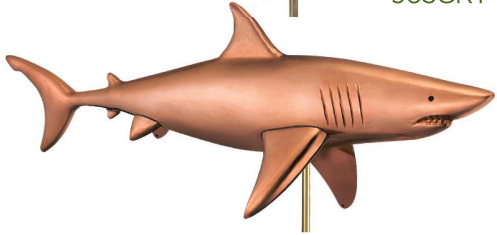

LARGE SAILBOAT®
9907P
28"L X 40"H X 4"W

COTTAGE SAILBOAT®
8803P
21"L X 10.5"H X 3"W
INCLUDES: ROOF MOUNT
OR GARDEN POLE

LITTLE MERMAID®
1978P
23"L X 10"H X 5"W

LITTLE MERMAID®
1978GRN
23"L X 10"H X 5"W

DOLPHIN®
9507V1
27"L X 16"H X 6"W

966GL

966GLA

MERMAID WITH STARFISH®
966P
31"L X 11"H X 7"W

MERMAID WITH STARFISH®
W/ ARROW
966PA
31"L X 11"H X 7"W

MERMAID WITH STARFISH®
966GRN
31"L X 11"H X 7"W

NAUTICAL

965GRY

SHARK®
965P

30"L X 14"H X 6"W

SHARK®
965PA

33"L X 14"H X 6"W

MARLIN®
969P

28"L X 14"H X 6"W

37" WHALE®
505V1

37"L X 16.5"H X 4"W

SAVE THE WHALES®
1976P