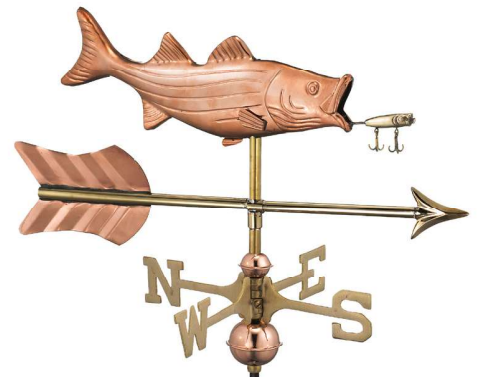

GOOD
DIRECTIONS

WEATHER VANES

The Perfect Finishing Touch

Good Directions Weathervanes:

- Handcrafted from pure 22 gauge copper and brass to withstand the elements and last a lifetime
- Includes a weathervane figure, solid brass directionals, copper globes and assembly rod
- Our exclusive Single Point ContactSM design allows our weathervanes to spin easily in the wind
- Heirloom quality and have a Lifetime Warranty
- Easy-to-assemble and install with both video and print instructions
- A 401AL Roof Mount is recommended for most weathervanes, sold separately. See page 18 for all mounting options.
- The pure shiny copper will age naturally over time. To preserve the shine, we recommend using Incralac Lacquer Spray, page 18.

30"L X 14"H X 6"W

SHARK®
965PA

33"L X 14"H X 6"W

MARLIN®
969P

28"L X 14"H X 6"W

37" WHALE®
505V1

37"L X 16.5"H X 4"W

SAVE THE WHALES®
1976P

23"L X 12"H X 1.5"W

SAVE THE WHALES®
1976GRY

23"L X 12"H X 1.5"W

28" WHALE W/ ARROW®
9660PA

28"L X 15"H X 4"W

BASS WITH LURE W/ ARROW®
9602PA

36"L X 15"H X 3"W

COTTAGE BASS WITH LURE
W/ ARROW®

8847PA
21"L X 9.5"H

INCLUDES: ROOF MOUNT
OR GARDEN POLE

ANIMALS

BLUE HERON W/ ARROW®
9606V1A
26" L X 20" H X 28" WINGSPAN

9606PA

BLUE HERON®
9606P
26" L X 20" H X 28" WINGSPAN

9606V1

GRACEFUL BLUE HERON®
1971P
21" L X 18" H X 2" W