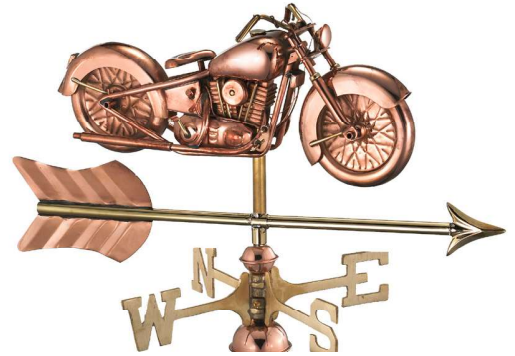

GOOD
DIRECTIONS

WEATHER VANES

The Perfect Finishing Touch

Good Directions Weathervanes:

- Handcrafted from pure 22 gauge copper and brass to withstand the elements and last a lifetime
- Includes a weathervane figure, solid brass directionals, copper globes and assembly rod
- Our exclusive Single Point ContactSM design allows our weathervanes to spin easily in the wind
- Heirloom quality and have a Lifetime Warranty
- Easy-to-assemble and install with both video and print instructions
- A 401AL Roof Mount is recommended for most weathervanes, sold separately. See page 18 for all mounting options.
- The pure shiny copper will age naturally over time. To preserve the shine, we recommend using Incralac Lacquer Spray, page 18.

Smithsonian® Collection
BY GOOD DIRECTIONS

SMITHSONIAN ARROW®
954P
34"L X 24"H X 2"W

AMERICAN FLAG®
667P
31"L X 15"H X 2"W

COTTAGE AMERICANA FLAG®
836 - PAINTED ALUMINUM
24"L X 16"H

INCLUDES: ROOF MOUNT
OR GARDEN POLE

BIPLANE W/ ARROW®
9521PA
26"L X 9"H X 22"W WINGSPAN

BIPLANE®
9521P
22"L X 9"H X 22"W WINGSPAN

COTTAGE BIPLANE W/ ARROW®
8812PA
21"L X 5"H X 13"W WINGSPAN
INCLUDES: ROOF MOUNT
OR GARDEN POLE

THEMED

STAINED GLASS MOON®
678P
33"L X 21"H X 2"W

COTTAGE WITCH®
8849P
16"L X 14"H X 3"W
INCLUDES: ROOF MOUNT
OR GARDEN POLE

MOTORCYCLE®
669P
22"L X 13"H X 5"W

COTTAGE MOTORCYCLE®
8846P
14"L X 9"H X 2"W
INCLUDES: ROOF MOUNT
OR GARDEN POLE

COTTAGE MOTORCYCLE
W/ ARROW®
8846PA
21"L X 9"H X 2"W
INCLUDES: ROOF MOUNT
OR GARDEN POLE