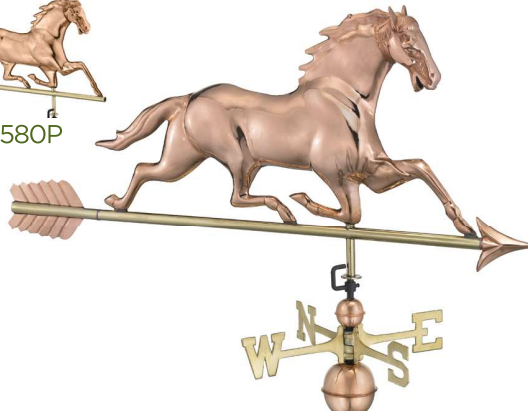

GOOD
DIRECTIONS

WEATHER VANES

The Perfect Finishing Touch

Good Directions Weathervanes:

- Handcrafted from pure 22 gauge copper and brass to withstand the elements and last a lifetime
- Includes a weathervane figure, solid brass directionals, copper globes and assembly rod
- Our exclusive Single Point ContactSM design allows our weathervanes to spin easily in the wind
- Heirloom quality and have a Lifetime Warranty
- Easy-to-assemble and install with both video and print instructions
- A 401AL Roof Mount is recommended for most weathervanes, sold separately. See page 18 for all mounting options.
- The pure shiny copper will age naturally over time. To preserve the shine, we recommend using Incralac Lacquer Spray, page 18.

25" ROOSTER®
501P
25"L X 22"H X 4"W

25" ROOSTER®
501V1
25"L X 22"H X 4"W

EXTRA LARGE BARN ROOSTER®
616P
38"L X 38"H X 4"W

27" ROOSTER®
515P
27"L X 28"H X 4"W

PROUD ROOSTER®
1973P
26"L X 22"H X 2"W

Smithsonian® Collection
BY GOOD DIRECTIONS

SMITHSONIAN ROOSTER®
953P
27"L X 22"H X 3"W

BANTAM ROOSTER®
1975P
19"L X 18"H X 2"W

BANTAM RED ROOSTER®
1975RED
19"L X 18"H X 2"W

COTTAGE ROOSTER®
802P
21"L X 11"H
INCLUDES: ROOF MOUNT
OR GARDEN POLE

HORSES

HORSE®
580V1
33"L X 18"H X 4"W

HORSE WITH ARROW®
580PA
45"L X 18"H X 4"W

TROTTING HORSE®
967P
33"L X 15"H X 2"W

Smithsonian® Collection
BY GOOD DIRECTIONS

SMITHSONIAN HORSE®
952P
32"L X 18"H X 3"W

GALLOPING HORSE®
1974P
24"L X 15"H X 1"W