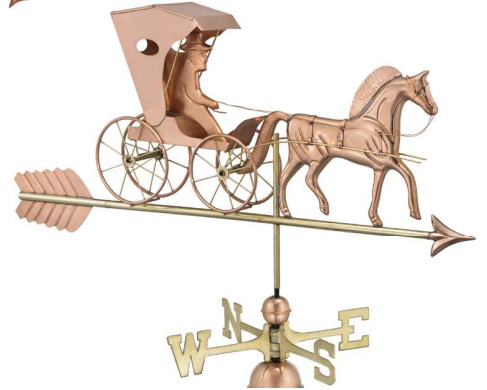

GOOD
DIRECTIONS

WEATHER VANES

The Perfect Finishing Touch

Good Directions Weathervanes:

- Handcrafted from pure 22 gauge copper and brass to withstand the elements and last a lifetime
- Includes a weathervane figure, solid brass directionals, copper globes and assembly rod
- Our exclusive Single Point ContactSM design allows our weathervanes to spin easily in the wind
- Heirloom quality and have a Lifetime Warranty
- Easy-to-assemble and install with both video and print instructions
- A 401AL Roof Mount is recommended for most weathervanes, sold separately. See page 18 for all mounting options.
- The pure shiny copper will age naturally over time. To preserve the shine, we recommend using Incralac Lacquer Spray, page 18.

HORSE®
580V1
33"L X 18"H X 4"W

HORSE WITH ARROW®
580PA
45"L X 18"H X 4"W

TROTTING HORSE®
967P
33"L X 15"H X 2"W

Smithsonian® Collection
BY GOOD DIRECTIONS

SMITHSONIAN HORSE®
952P
32"L X 18"H X 3"W

GALLOPING HORSE®
1974P
24"L X 15"H X 1"W

COUNTRY DOCTOR W/ ARROW®
548PA
38"L X 20"H X 5"W

HORSE AND RIDER®
1912P
33"L X 18"H X 2"W

EXTRA LARGE HORSE®
958P
48"L X 24"H X 3"W

COTTAGE HORSE®
801P
21"L X 10"H

NAUTICAL

RACING SLOOP®
909B
24"L X 27"H X 5"W

LARGE SAILBOAT®
9907P
28"L X 40"H X 4"W

COTTAGE SAILBOAT®
8803P
21"L X 10.5"H X 3"W
INCLUDES: ROOF MOUNT
OR GARDEN POLE

LITTLE MERMAID®
1978P
23"L X 10"H X 5"W

LITTLE MERMAID®
1978GRN
23"L X 10"H X 5"W

DOLPHIN®
9507V1
27"L X 16"H X 6"W