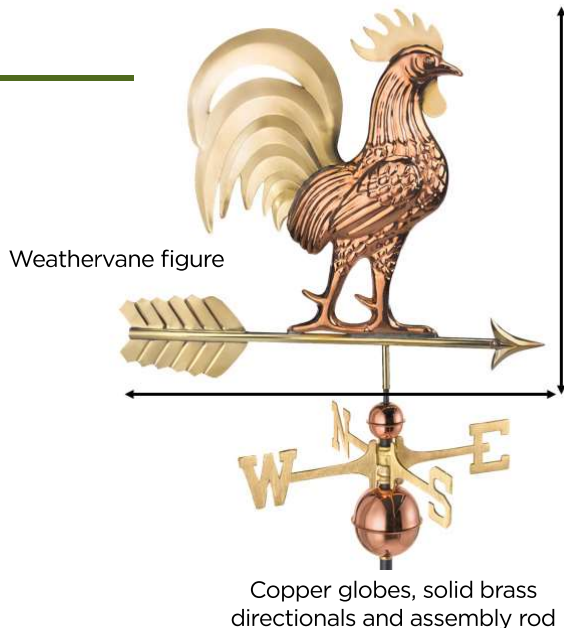

GOOD
DIRECTIONS

WEATHER VANES

The Perfect Finishing Touch

Good Directions Weathervanes:

- Handcrafted from pure 22 gauge copper and brass to withstand the elements and last a lifetime
- Includes a weathervane figure, solid brass directionals, copper globes and assembly rod
- Our exclusive Single Point ContactSM design allows our weathervanes to spin easily in the wind
- Heirloom quality and have a Lifetime Warranty
- Easy-to-assemble and install with both video and print instructions
- A 401AL Roof Mount is recommended for most weathervanes, sold separately. See page 18 for all mounting options.
- The pure shiny copper will age naturally over time. To preserve the shine, we recommend using Incralac Lacquer Spray, page 18.

Our Weathervanes Come in 3 Sizes

Materials and Finish

Good Directions Weathervanes are forged in copper and brass.

The assembly rods are made of black powder-coated steel.

- | | | |
|---|---|--|
|  Pure Copper (P) |  Bronze Patina (BRN) |  Brass (B) |
|  Blue Verde Copper (V1) |  Grey Patina (GRY) |  Red Patina (RED) |
|  Golden Leaf Finish (GL) |  Green Patina (GRN) | |