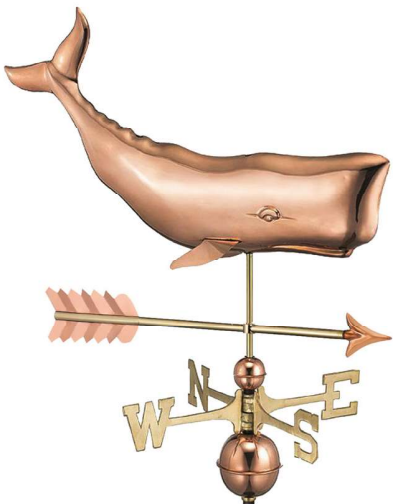

GOOD
DIRECTIONS

WEATHER VANES

The Perfect Finishing Touch

Good Directions Weathervanes:

- Handcrafted from pure 22 gauge copper and brass to withstand the elements and last a lifetime
- Includes a weathervane figure, solid brass directionals, copper globes and assembly rod
- Our exclusive Single Point ContactSM design allows our weathervanes to spin easily in the wind
- Heirloom quality and have a Lifetime Warranty
- Easy-to-assemble and install with both video and print instructions
- A 401AL Roof Mount is recommended for most weathervanes, sold separately. See page 18 for all mounting options.
- The pure shiny copper will age naturally over time. To preserve the shine, we recommend using Incralac Lacquer Spray, page 18.

30"L X 14"H X 6"W

SHARK®
965PA

33"L X 14"H X 6"W

MARLIN®
969P

28"L X 14"H X 6"W

37" WHALE®
505V1

37"L X 16.5"H X 4"W

SAVE THE WHALES®
1976P

23"L X 12"H X 1.5"W

SAVE THE WHALES®
1976GRY

23"L X 12"H X 1.5"W

28" WHALE W/ ARROW®
9660PA

28"L X 15"H X 4"W

BASS WITH LURE W/ ARROW®
9602PA

36"L X 15"H X 3"W

COTTAGE BASS WITH LURE
W/ ARROW®