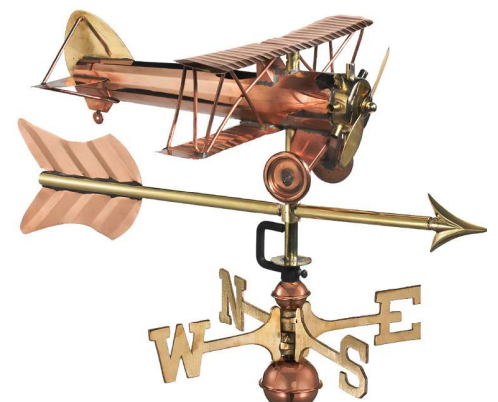

COTTAGE BIPLANE W/ ARROW®
8812PA
21"L X 5"H X 13"W WINGSPAN
INCLUDES: ROOF MOUNT
OR GARDEN POLE