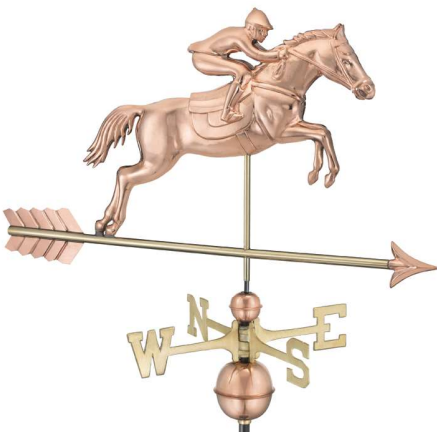

GOOD
DIRECTIONS

WEATHER VANES

The Perfect Finishing Touch

Good Directions Weathervanes:

- Handcrafted from pure 22 gauge copper and brass to withstand the elements and last a lifetime
- Includes a weathervane figure, solid brass directionals, copper globes and assembly rod
- Our exclusive Single Point ContactSM design allows our weathervanes to spin easily in the wind
- Heirloom quality and have a Lifetime Warranty
- Easy-to-assemble and install with both video and print instructions
- A 401AL Roof Mount is recommended for most weathervanes, sold separately. See page 18 for all mounting options.
- The pure shiny copper will age naturally over time. To preserve the shine, we recommend using Incralac Lacquer Spray, page 18.

HORSE®
580V1
33"L X 18"H X 4"W

HORSE WITH ARROW®
580PA
45"L X 18"H X 4"W

TROTTING HORSE®
967P
33"L X 15"H X 2"W

Smithsonian® Collection
BY GOOD DIRECTIONS

SMITHSONIAN HORSE®
952P
32"L X 18"H X 3"W

GALLOPING HORSE®
1974P
24"L X 15"H X 1"W

COUNTRY DOCTOR W/ ARROW®
548PA
38"L X 20"H X 5"W

HORSE AND RIDER®
1912P
33"L X 18"H X 2"W

EXTRA LARGE HORSE®
958P
48"L X 24"H X 3"W

COTTAGE HORSE®
801P
21"L X 10"H

NAUTICAL

RACING SLOOP®
909B
24"L X 27"H X 5"W

LARGE SAILBOAT®
9907P
28"L X 40"H X 4"W

COTTAGE SAILBOAT®
8803P
21"L X 10.5"H X 3"W
INCLUDES: ROOF MOUNT
OR GARDEN POLE

LITTLE MERMAID®
1978P
23"L X 10"H X 5"W

LITTLE MERMAID®
1978GRN
23"L X 10"H X 5"W

DOLPHIN®
9507V1
27"L X 16"H X 6"W