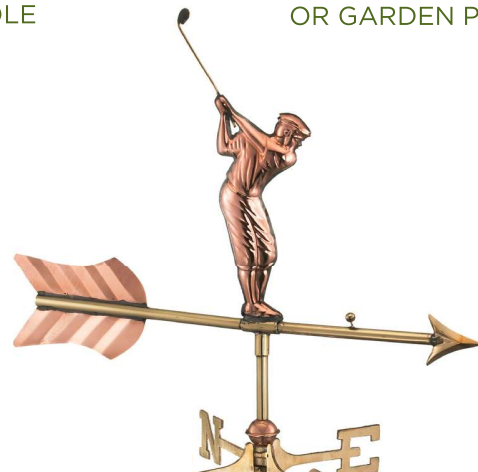

BIPLANE W/ ARROW®
9521PA
26"L X 9"H X 22"W WINGSPAN

BIPLANE®
9521P
22"L X 9"H X 22"W WINGSPAN

COTTAGE BIPLANE W/ ARROW®
8812PA
21"L X 5"H X 13"W WINGSPAN
INCLUDES: ROOF MOUNT
OR GARDEN POLE

THEMED

STAINED GLASS MOON®
678P
33"L X 21"H X 2"W

COTTAGE WITCH®
8849P
16"L X 14"H X 3"W
INCLUDES: ROOF MOUNT
OR GARDEN POLE

MOTORCYCLE®
669P
22"L X 13"H X 5"W

COTTAGE MOTORCYCLE®
8846P
14"L X 9"H X 2"W
INCLUDES: ROOF MOUNT
OR GARDEN POLE

COTTAGE MOTORCYCLE
W/ ARROW®
8846PA
21"L X 9"H X 2"W
INCLUDES: ROOF MOUNT
OR GARDEN POLE

GOLFER®
561P
27"L X 30"H X 2"W

COTTAGE GOLFER®
816P
21"L X 13"H
INCLUDES: ROOF MOUNT
OR GARDEN POLE

THEMED

WINE BOTTLE & GLASSES®
917P

FIGURE: 15"L X 15"H X 4"W
DIRECTIONALS: 18"L X 10"H X 18"W

COTTAGE WINE BOTTLE
W/ GLASSES®
8843P

FIGURE: 9"L X 9"H X 3"W
DIRECTIONALS: 11"L X 6.5"H X 11"W
INCLUDES: ROOF MOUNT
OR GARDEN POLE

PINEAPPLE®
9635P

27"L X 25"H X 2"W

ANGEL W/ ARROW®
630PA

33"L X 17"H X 4"W

ANGEL®
630P

27"L X 17"H X 4"W

COTTAGE ANGEL®
819P