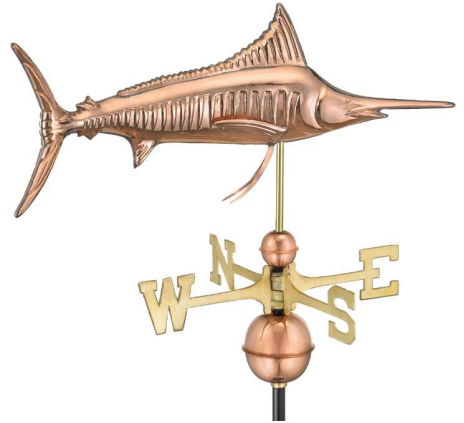

GOOD
DIRECTIONS

WEATHER VANES

The Perfect Finishing Touch

Good Directions Weathervanes:

- Handcrafted from pure 22 gauge copper and brass to withstand the elements and last a lifetime
- Includes a weathervane figure, solid brass directionals, copper globes and assembly rod
- Our exclusive Single Point ContactSM design allows our weathervanes to spin easily in the wind
- Heirloom quality and have a Lifetime Warranty
- Easy-to-assemble and install with both video and print instructions
- A 401AL Roof Mount is recommended for most weathervanes, sold separately. See page 18 for all mounting options.
- The pure shiny copper will age naturally over time. To preserve the shine, we recommend using Incralac Lacquer Spray, page 18.

LARGE SAILBOAT®
9907P
28"L X 40"H X 4"W

COTTAGE SAILBOAT®
8803P
21"L X 10.5"H X 3"W
INCLUDES: ROOF MOUNT
OR GARDEN POLE

LITTLE MERMAID®
1978P
23"L X 10"H X 5"W

LITTLE MERMAID®
1978GRN
23"L X 10"H X 5"W

DOLPHIN®
9507V1
27"L X 16"H X 6"W

966GL

966GLA

MERMAID WITH STARFISH®
966P
31"L X 11"H X 7"W

MERMAID WITH STARFISH®
W/ ARROW
966PA
31"L X 11"H X 7"W

MERMAID WITH STARFISH®
966GRN
31"L X 11"H X 7"W

NAUTICAL

965GRY

SHARK®
965P

30"L X 14"H X 6"W

SHARK®
965PA

33"L X 14"H X 6"W

MARLIN®
969P

28"L X 14"H X 6"W

37" WHALE®
505V1

37"L X 16.5"H X 4"W

SAVE THE WHALES®
1976P