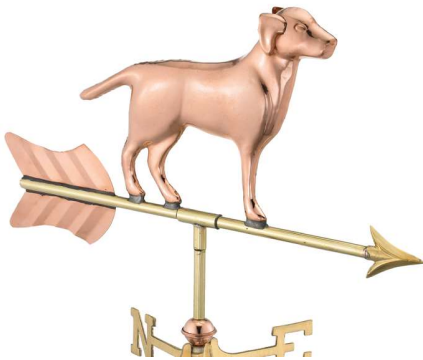

COTTAGE LABRADOR
RETRIEVER®

810P
21" L X 9" H

INCLUDES: ROOF MOUNT
OR GARDEN POLE