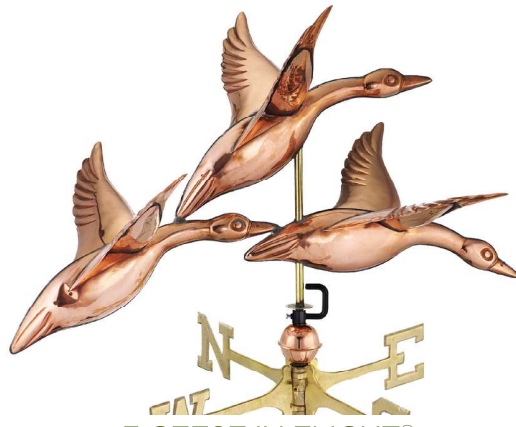

GOOD
DIRECTIONS

WEATHER VANES

The Perfect Finishing Touch

Good Directions Weathervanes:

- Handcrafted from pure 22 gauge copper and brass to withstand the elements and last a lifetime
- Includes a weathervane figure, solid brass directionals, copper globes and assembly rod
- Our exclusive Single Point ContactSM design allows our weathervanes to spin easily in the wind
- Heirloom quality and have a Lifetime Warranty
- Easy-to-assemble and install with both video and print instructions
- A 401AL Roof Mount is recommended for most weathervanes, sold separately. See page 18 for all mounting options.
- The pure shiny copper will age naturally over time. To preserve the shine, we recommend using Incralac Lacquer Spray, page 18.

1971V1

COTTAGE BLUE HERON®
8805V1
17.5" L X 12" H X 17" WINGSPAN
INCLUDES: ROOF MOUNT
OR GARDEN POLE

8805P

COTTAGE BLUE HERON
W/ ARROW®
8805PA
21" L X 12" H X 17" WINGSPAN
INCLUDES: ROOF MOUNT
OR GARDEN POLE

FEATHERED GOOSE
W/ ARROW®
9663PA
26" L X 23" H X 29" WINGSPAN

COTTAGE LANDING DUCK®
804P
12" L X 10" H X 16" WINGSPAN
INCLUDES: ROOF MOUNT
OR GARDEN POLE

LANDING DUCK W/ ARROW®
9605PA
26" L X 17" H X 27" WINGSPAN

FLYING DUCK W/ ARROW®
9613PA
26" L X 20" H X 27" WINGSPAN

ANIMALS

PELICAN®
9509V1

26" L X 26" H X 26" WINGSPAN

3 GEESE IN FLIGHT®
657P

28" L X 14" H X 20" WINGSPAN

SOARING HAWK W/ ARROW®
9699PA

30" L X 11" H X 40" WINGSPAN