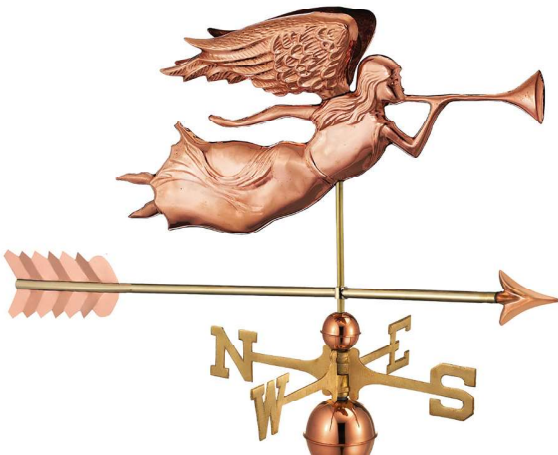

GOOD
DIRECTIONS

WEATHER VANES

The Perfect Finishing Touch

Good Directions Weathervanes:

- Handcrafted from pure 22 gauge copper and brass to withstand the elements and last a lifetime
- Includes a weathervane figure, solid brass directionals, copper globes and assembly rod
- Our exclusive Single Point ContactSM design allows our weathervanes to spin easily in the wind
- Heirloom quality and have a Lifetime Warranty
- Easy-to-assemble and install with both video and print instructions
- A 401AL Roof Mount is recommended for most weathervanes, sold separately. See page 18 for all mounting options.
- The pure shiny copper will age naturally over time. To preserve the shine, we recommend using Incralac Lacquer Spray, page 18.

GOLFER®
561P
27"L X 30"H X 2"W

COTTAGE GOLFER®
816P
21"L X 13"H
INCLUDES: ROOF MOUNT
OR GARDEN POLE

THEMED

WINE BOTTLE & GLASSES®
917P

FIGURE: 15"L X 15"H X 4"W
DIRECTIONALS: 18"L X 10"H X 18"W

COTTAGE WINE BOTTLE
W/ GLASSES®
8843P

FIGURE: 9"L X 9"H X 3"W
DIRECTIONALS: 11"L X 6.5"H X 11"W
INCLUDES: ROOF MOUNT
OR GARDEN POLE

PINEAPPLE®
9635P

27"L X 25"H X 2"W

ANGEL W/ ARROW®
630PA

33"L X 17"H X 4"W

ANGEL®
630P

27"L X 17"H X 4"W

COTTAGE ANGEL®
819P

21"L X 18"H
INCLUDES: ROOF MOUNT
OR GARDEN POLE

SHOTGUN®
693P

44"L X 12"H X 2"W

PINE TREES®
625V1

32"L X 19"H X 2"W